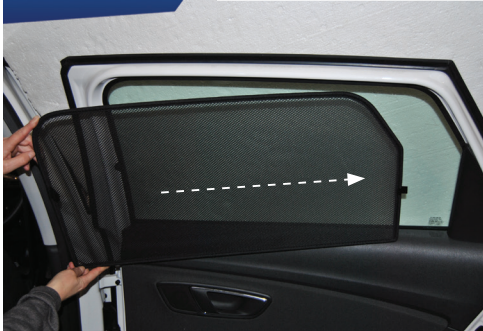

CL-T01 x 1

Side Shade Installation

SEAT LEON EST
SEA-LEON-E-D

COMPONENTS NEEDED:

STEP #1

INSERT CLIPS INSIDE WEATHERSTRIP

STEP #2

ATTACH CLIPS ON SHADE EDGES

STEP #3

POSITION THE SIDE SHADE

STEP #4

ATTACH SIDE SHADE BEHIND CLIPS

STEP #5

ENSURE SECURELY FITTED IN PLACE

CAR SHADES

Quarter Light Shade Installation