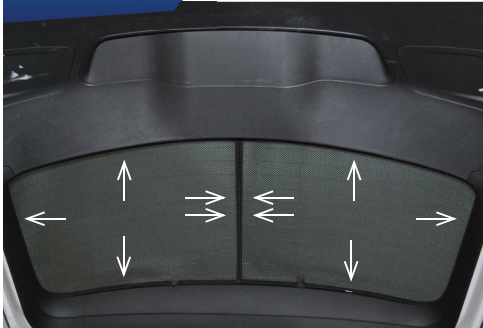

STEP #3

POSITION THE SIDE SHADE

STEP #4

ATTACH SIDE SHADE BEHIND CLIPS

STEP #5

ENSURE SECURELY FITTED IN PLACE

CAR SHADES

Quarter Light Shade Installation

SEAT LEON EST
SEA-LEON-E-D

COMPONENTS NEEDED:

STEP #1

POSITION THE SIDE SHADE

STEP #2

ENSURE SECURELY FITTED IN PLACE

Rear Shade Installation

SEAT LEON EST
SEA-LEON-E-D

COMPONENTS NEEDED:

STEP #1 ATTACH CLIPS ON SHADE EDGES

STEP #2 POSITION THE REAR SHADE

STEP #3 INSERT CLIPS BEHIND INTERIOR TRIM

STEP #4 REPEAT THE PROCESS ON OTHER SHADE

STEP #5 ENSURE SECURELY FITTED IN PLACE