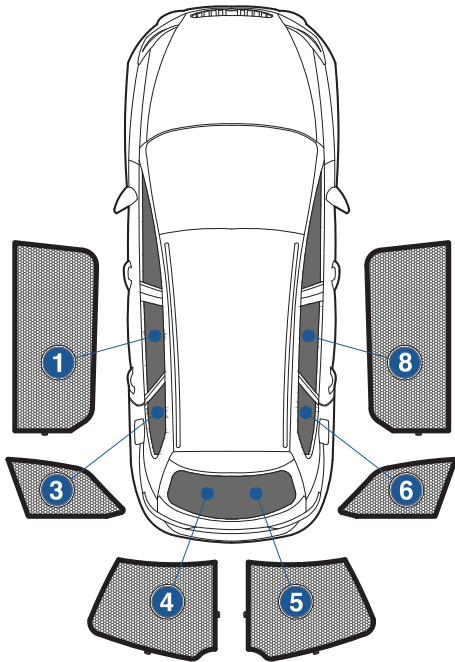

Installation Manual

SEAT LEON EST
SEA-LEON-E-D

COMPONENTS INCLUDED

SHADES

FIXING CLIPS

CL-M12 x 4

CL-M05 x 2

CL-M14 x 1

CL-T01 x 1

Side Shade Installation

SEAT LEON EST
SEA-LEON-E-D

COMPONENTS NEEDED:

STEP #1

INSERT CLIPS INSIDE WEATHERSTRIP

STEP #2

ATTACH CLIPS ON SHADE EDGES

STEP #3

POSITION THE SIDE SHADE

STEP #4

ATTACH SIDE SHADE BEHIND CLIPS

STEP #5

ENSURE SECURELY FITTED IN PLACE

CAR SHADES

Quarter Light Shade Installation