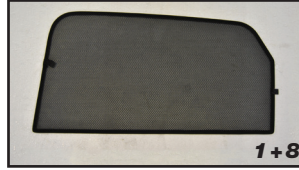

Installation Manual

SEAT LEON EST
SEA-LEON-E-D

COMPONENTS INCLUDED

SHADES

FIXING CLIPS

CL-M12 x 4

CL-M05 x 2

CL-M14 x 1

CL-T01 x 1

Side Shade Installation

SEAT LEON EST
SEA-LEON-E-D

COMPONENTS NEEDED:

STEP #1

INSERT CLIPS INSIDE WEATHERSTRIP

STEP #2

ATTACH CLIPS ON SHADE EDGES