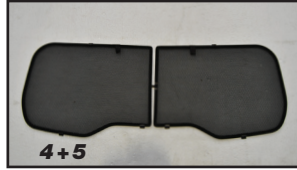

Rear Shade Installation

SEAT LEON EST
SEA-LEON-E-D

COMPONENTS NEEDED: