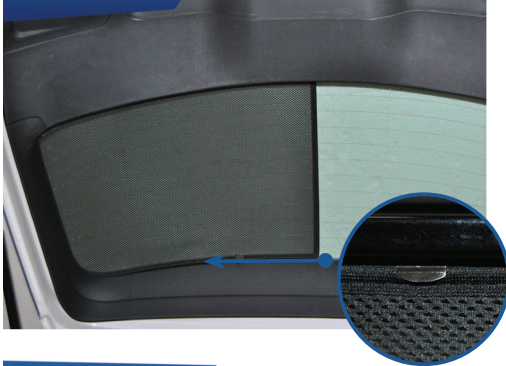

COMPONENTS NEEDED:

STEP #1 ATTACH CLIPS ON SHADE EDGES

STEP #2 POSITION THE REAR SHADE

STEP #3 INSERT CLIPS BEHIND INTERIOR TRIM

STEP #4 REPEAT THE PROCESS ON OTHER SHADE

STEP #5 ENSURE SECURELY FITTED IN PLACE