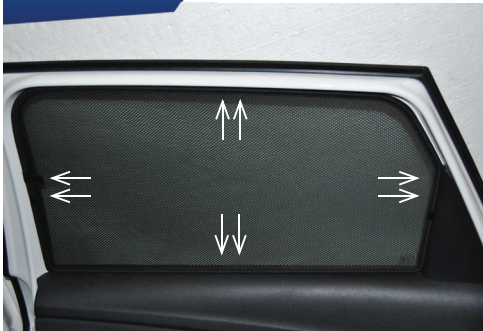

CL-T01 x 1

Side Shade Installation

SEAT LEON EST
SEA-LEON-E-D

COMPONENTS NEEDED:

STEP #1

INSERT CLIPS INSIDE WEATHERSTRIP

STEP #2

ATTACH CLIPS ON SHADE EDGES

STEP #3

POSITION THE SIDE SHADE

STEP #4

ATTACH SIDE SHADE BEHIND CLIPS

STEP #5

ENSURE SECURELY FITTED IN PLACE

CAR SHADES

Quarter Light Shade Installation

SEAT LEON EST
SEA-LEON-E-D

COMPONENTS NEEDED:

STEP #1

POSITION THE SIDE SHADE

STEP #2

ENSURE SECURELY FITTED IN PLACE

Rear Shade Installation

SEAT LEON EST
SEA-LEON-E-D