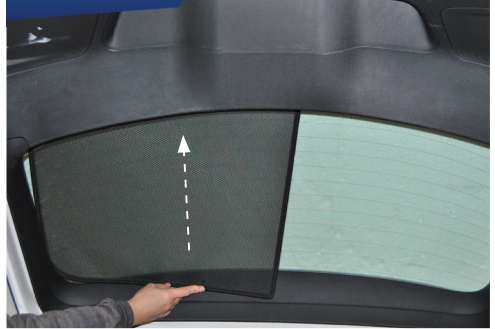

STEP #3

POSITION THE SIDE SHADE

STEP #4

ATTACH SIDE SHADE BEHIND CLIPS

STEP #5

ENSURE SECURELY FITTED IN PLACE

CAR SHADES

Quarter Light Shade Installation

SEAT LEON EST
SEA-LEON-E-D

COMPONENTS NEEDED:

STEP #1

POSITION THE SIDE SHADE

STEP #2

ENSURE SECURELY FITTED IN PLACE

Rear Shade Installation

SEAT LEON EST
SEA-LEON-E-D

COMPONENTS NEEDED:

STEP #1 ATTACH CLIPS ON SHADE EDGES

STEP #2 POSITION THE REAR SHADE

STEP #3 INSERT CLIPS BEHIND INTERIOR TRIM

STEP #4 REPEAT THE PROCESS ON OTHER SHADE

STEP #5 ENSURE SECURELY FITTED IN PLACE