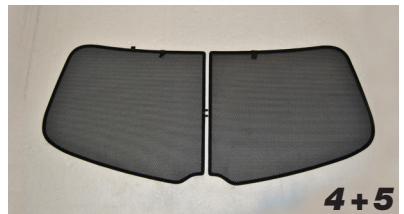

Installation Manual

SEAT LEON EST
SEA-LEON-E-D

COMPONENTS INCLUDED

SHADES

FIXING CLIPS

CL-M12 x 4

CL-M05 x 2

CL-M14 x 1

CL-T01 x 1

Side Shade Installation

SEAT LEON EST
SEA-LEON-E-D

COMPONENTS NEEDED:

STEP #1

INSERT CLIPS INSIDE WEATHERSTRIP

STEP #2

ATTACH CLIPS ON SHADE EDGES