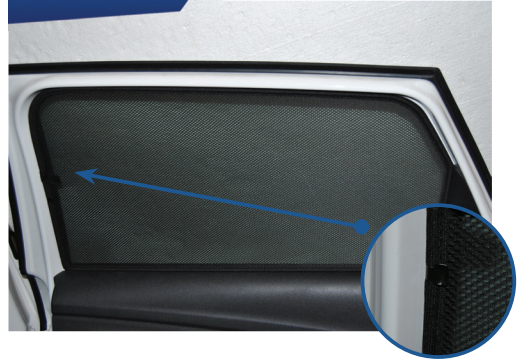

CL-T01 x 1

Side Shade Installation

SEAT LEON EST
SEA-LEON-E-D

COMPONENTS NEEDED:

STEP #1

INSERT CLIPS INSIDE WEATHERSTRIP

STEP #2

ATTACH CLIPS ON SHADE EDGES

STEP #3

POSITION THE SIDE SHADE

STEP #4

ATTACH SIDE SHADE BEHIND CLIPS

STEP #5

ENSURE SECURELY FITTED IN PLACE

CAR SHADES

Quarter Light Shade Installation