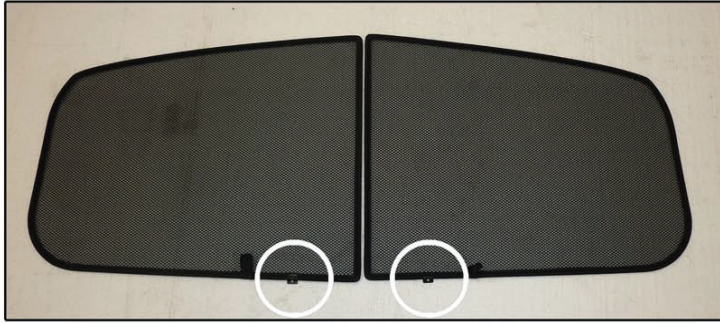

Installation

VAUXHALL CORSA 5 DR

VAU-CORS-5-B

TAILGATE SHADE INSTALLATION