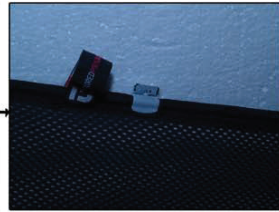

Installation

VAUXHALL CORSA 5 DR

VAU-CORS-5-B

TAILGATE SHADE INSTALLATION