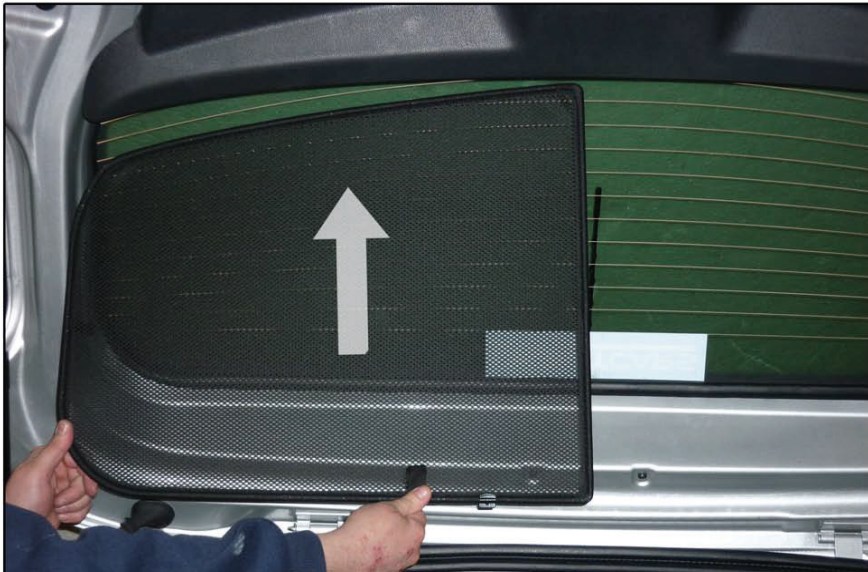

Installation

VAUXHALL CORSA 5 DR

VAU-CORS-5-B

TAILGATE SHADE INSTALLATION