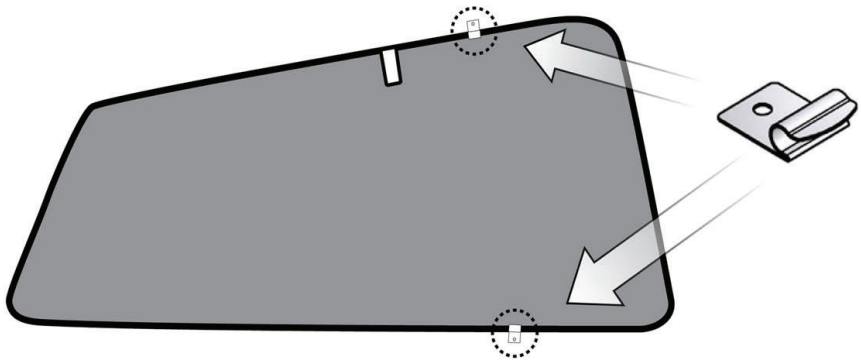

CL-M04 x 2

CAR[®]
S H A D E S

Installation

VAUXHALL INSIGNIA ESTATE

VAU-INSI-E-A

SIDE SHADE INSTALLATION

1

Installation