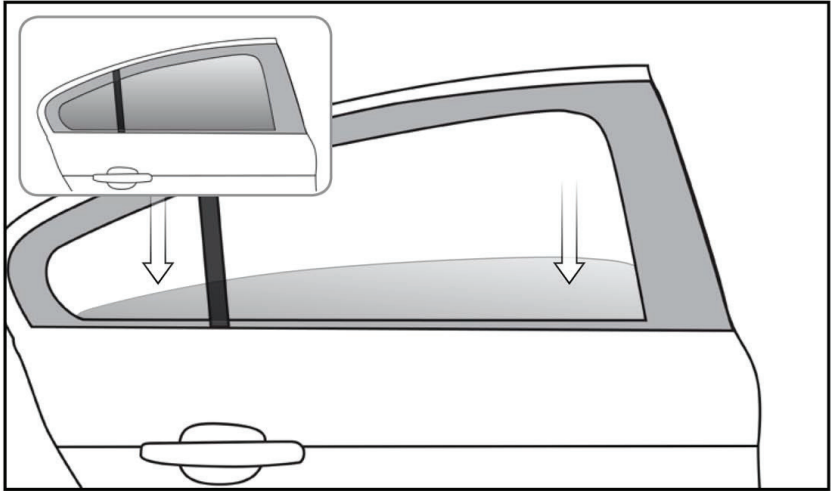

SIDE SHADE INSTALLATION

2