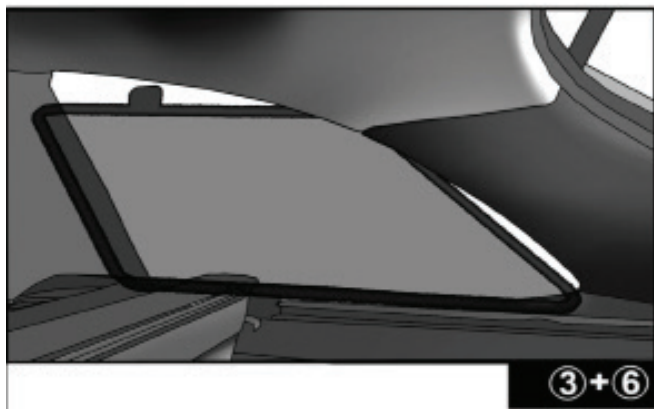

Installation

VOLVO V60 ESTATE
VOL-V60-E-A

QUARTER LIGHT SHADE INSTALLATION