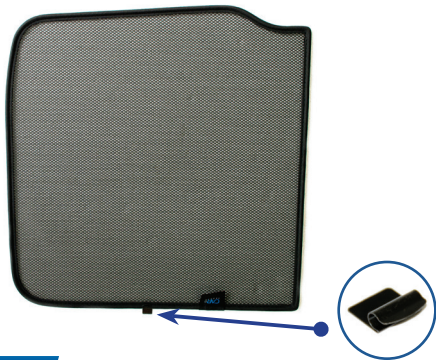

Installation

VOLVO XC40 5DR
VOL-XC40-5-A

Components Needed

Tailgate Shade Installation

STEP 1