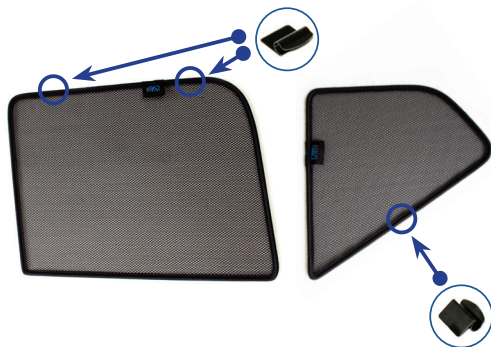

Side Shade Installation

STEP 1