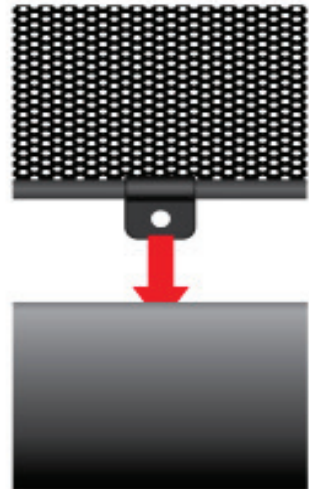

TAILGATE SHADE INSTALLATION

X2

Installation

VOLKSWAGEN GOLF (MK6) ESTATE
VW-GOLF-E-F

TAILGATE SHADE INSTALLATION

Installation

VOLKSWAGEN GOLF (MK6) ESTATE
VW-GOLF-E-F

TAILGATE SHADE INSTALLATION