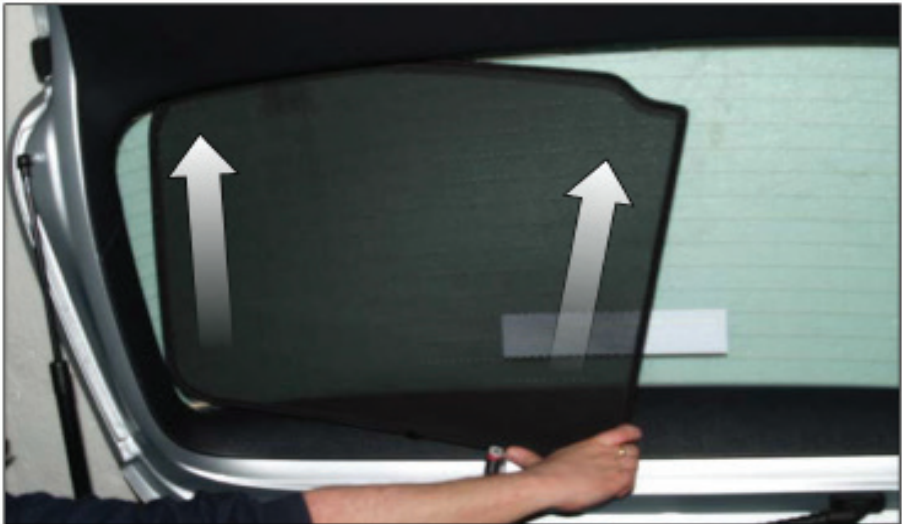

Installation

VOLKSWAGEN GOLF (MK6) ESTATE
VW-GOLF-E-F

TAILGATE SHADE INSTALLATION

X2