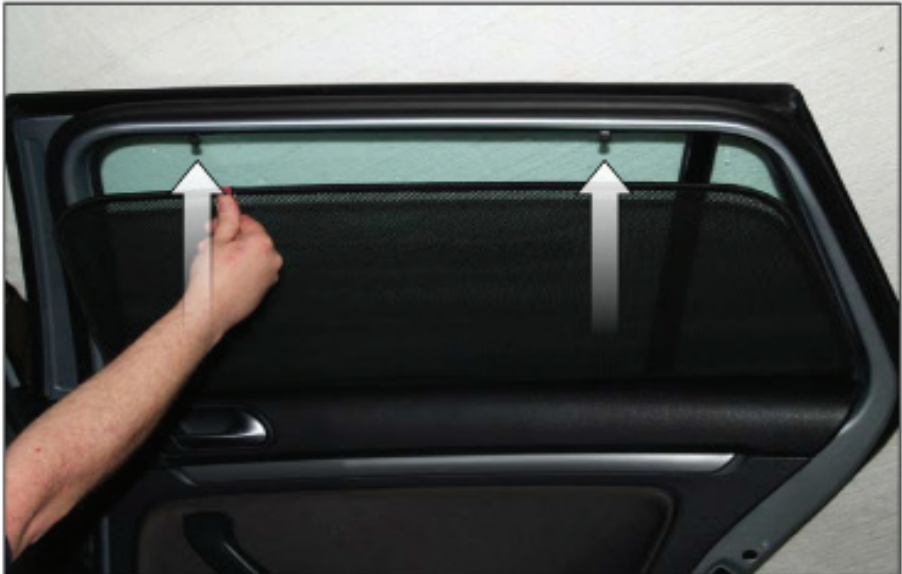

CL-M09 x 4

Installation

VOLKSWAGEN GOLF (MK6) ESTATE
VW-GOLF-E-F

SIDE SHADE INSTALLATION

x2

Installation

VOLKSWAGEN GOLF (MK6) ESTATE
VW-GOLF-E-F

SIDE SHADE INSTALLATION