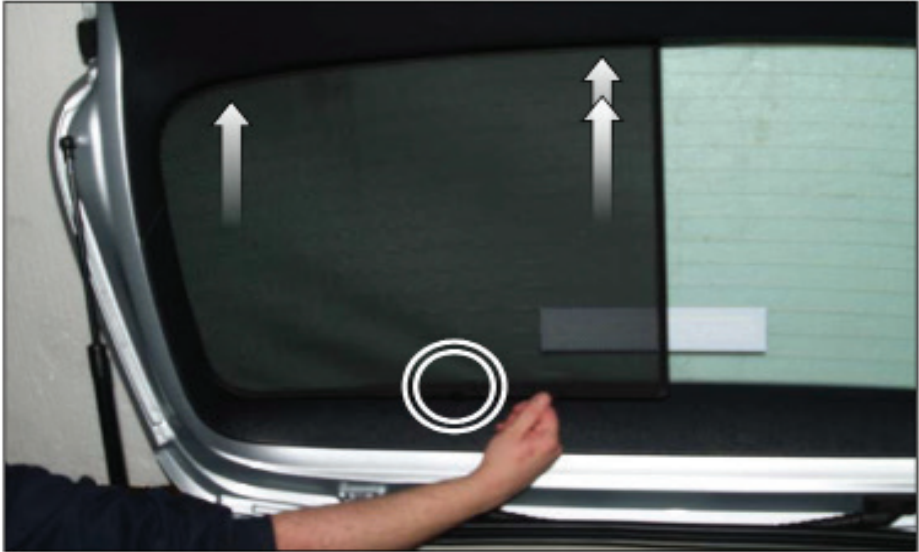

TAILGATE SHADE INSTALLATION

X2

Installation

VOLKSWAGEN GOLF (MK6) ESTATE
VW-GOLF-E-F

TAILGATE SHADE INSTALLATION

Installation

VOLKSWAGEN GOLF (MK6) ESTATE
VW-GOLF-E-F

TAILGATE SHADE INSTALLATION