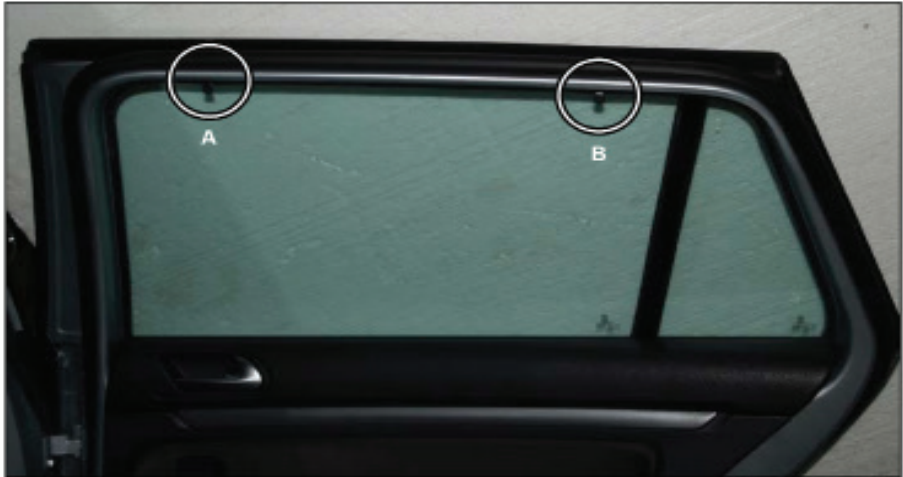

Installation

VOLKSWAGEN GOLF (MK6) ESTATE
VW-GOLF-E-F

SIDE SHADE INSTALLATION