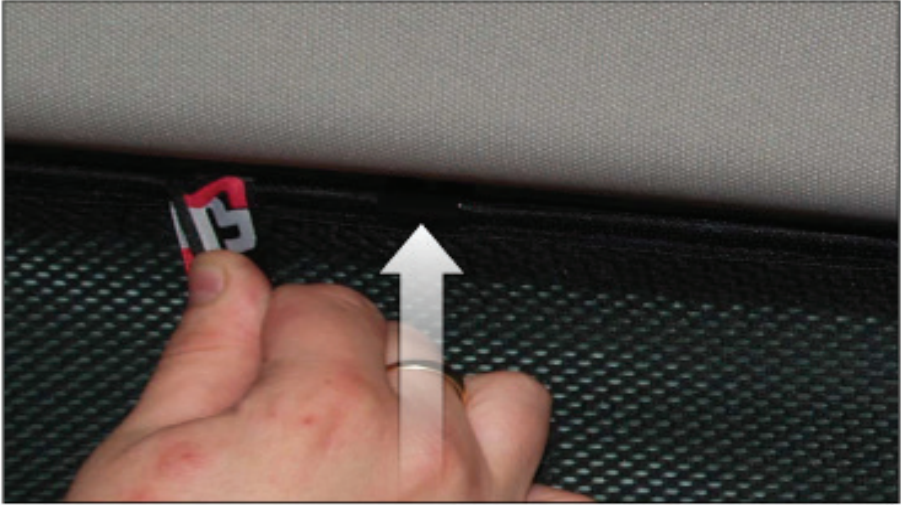

VOLKSWAGEN GOLF (MK6) ESTATE
VW-GOLF-E-F

REAR QUARTER SHADE INSTALLATION

Installation

VOLKSWAGEN GOLF (MK6) ESTATE
VW-GOLF-E-F

REAR QUARTER SHADE INSTALLATION

X2

Installation

VOLKSWAGEN GOLF (MK6) ESTATE
VW-GOLF-E-F