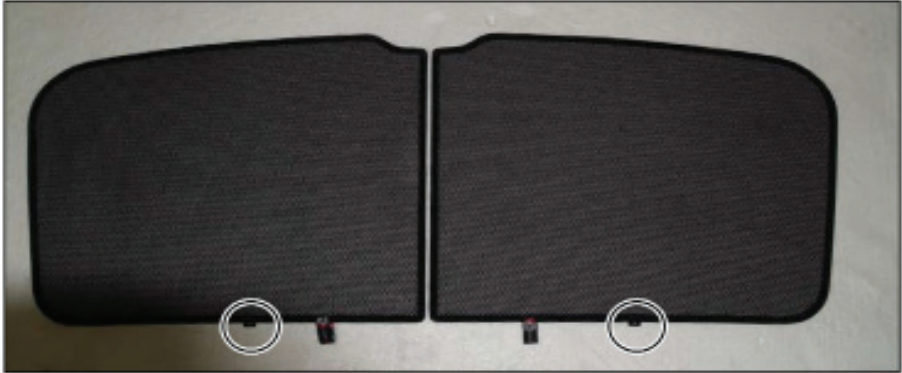

Installation

VOLKSWAGEN GOLF (MK6) ESTATE
VW-GOLF-E-F

TAILGATE SHADE INSTALLATION