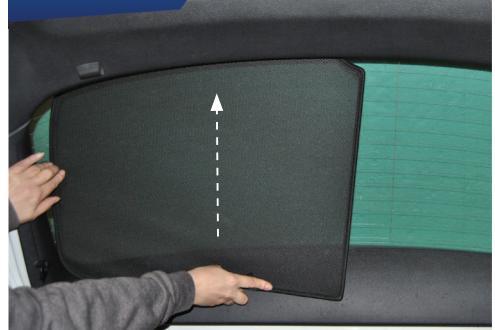

STEP #2 POSITION THE REAR SHADE