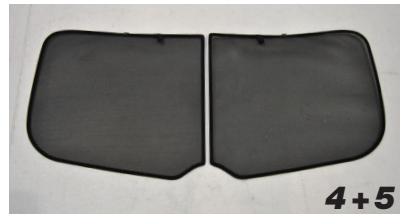

Installation Manual

VW TIGUAN 5DR
VW-TIGU-5-A

COMPONENTS INCLUDED

SHADES

FIXING CLIPS

CL-M02 x 2

CL-M05 x 4

CL-M14 x 1

CL-T01 x 1

Side Shade Installation

VW TIGUAN 5DR
VW-TIGU-5-A

COMPONENTS NEEDED:

STEP #1

INSERT CLIPS INSIDE WEATHERSTRIP

STEP #2

POSITION THE SIDE SHADE