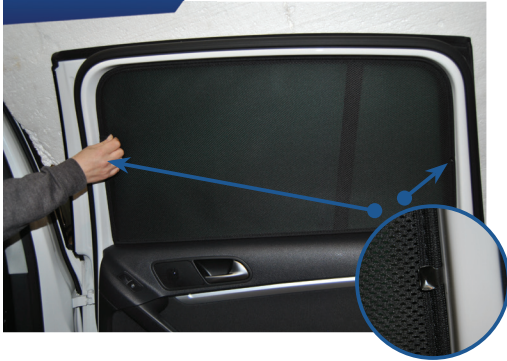

CL-T01 x 1

Side Shade Installation

VW TIGUAN 5DR
VW-TIGU-5-A

COMPONENTS NEEDED:

STEP #1

INSERT CLIPS INSIDE WEATHERSTRIP

STEP #2

POSITION THE SIDE SHADE

STEP #3

ATTACH SIDE SHADE BEHIND CLIPS

STEP #4

ENSURE SECURELY FITTED IN PLACE

CAR SHADES

Quarter Light Shade Installation

VW TIGUAN 5DR
VW-TIGU-5-A

COMPONENTS NEEDED: