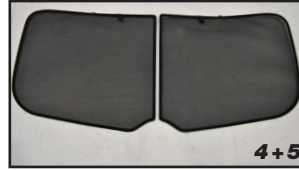

STEP #1

POSITION SHADE EDGES

STEP #2

ENSURE SECURELY FITTED IN PLACE

Rear Shade Installation

VW TIGUAN 5DR
VW-TIGU-5-A

COMPONENTS NEEDED:

STEP #1 ATTACH CLIPS ON SHADE EDGES