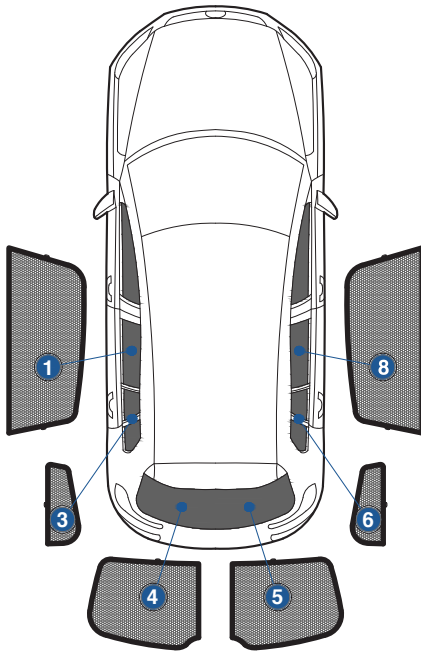

Installation Manual

VW TIGUAN 5DR
VW-TIGU-5-A

COMPONENTS INCLUDED

SHADES

FIXING CLIPS

CL-M02 x 2

CL-M05 x 4

CL-M14 x 1

CL-T01 x 1

Side Shade Installation

VW TIGUAN 5DR
VW-TIGU-5-A

COMPONENTS NEEDED:

STEP #1

INSERT CLIPS INSIDE WEATHERSTRIP

STEP #2

POSITION THE SIDE SHADE