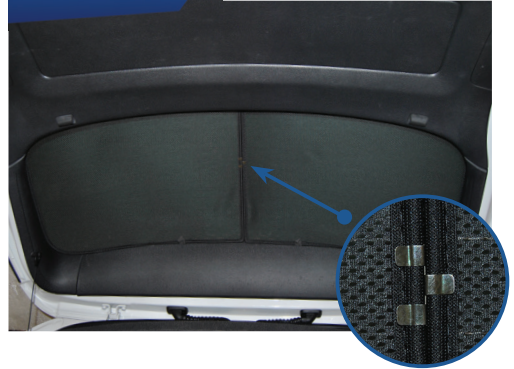

STEP #3

ATTACH SIDE SHADE BEHIND CLIPS

STEP #4

ENSURE SECURELY FITTED IN PLACE

CAR SHADES

Quarter Light Shade Installation

VW TIGUAN 5DR
VW-TIGU-5-A

COMPONENTS NEEDED:

STEP #1

POSITION SHADE EDGES

STEP #2

ENSURE SECURELY FITTED IN PLACE

Rear Shade Installation

VW TIGUAN 5DR
VW-TIGU-5-A

COMPONENTS NEEDED:

STEP #1 ATTACH CLIPS ON SHADE EDGES

STEP #2 POSITION THE REAR SHADE

STEP #3 INSERT CLIPS BEHIND INTERIOR TRIM

STEP #4 REPEAT THE PROCESS ON OTHER SHADE

STEP #5 ENSURE SECURELY FITTED IN PLACE

CAR
SHADES