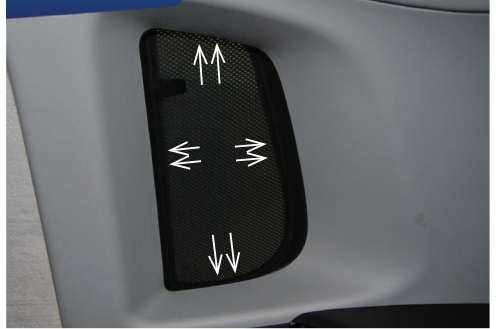

CL-T01 x 1

Side Shade Installation

VW TIGUAN 5DR
VW-TIGU-5-A

COMPONENTS NEEDED:

STEP #1

INSERT CLIPS INSIDE WEATHERSTRIP

STEP #2

POSITION THE SIDE SHADE

STEP #3

ATTACH SIDE SHADE BEHIND CLIPS

STEP #4

ENSURE SECURELY FITTED IN PLACE

CAR SHADES

Quarter Light Shade Installation

VW TIGUAN 5DR
VW-TIGU-5-A

COMPONENTS NEEDED:

STEP #1

POSITION SHADE EDGES

STEP #2

ENSURE SECURELY FITTED IN PLACE

Rear Shade Installation

VW TIGUAN 5DR
VW-TIGU-5-A

COMPONENTS NEEDED:

STEP #1 ATTACH CLIPS ON SHADE EDGES