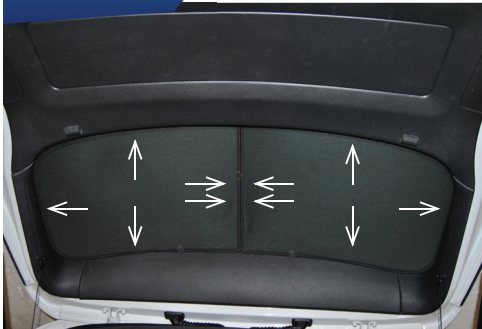

STEP #1

POSITION SHADE EDGES

STEP #2

ENSURE SECURELY FITTED IN PLACE

Rear Shade Installation

VW TIGUAN 5DR
VW-TIGU-5-A

COMPONENTS NEEDED:

STEP #1 ATTACH CLIPS ON SHADE EDGES

STEP #2 POSITION THE REAR SHADE

STEP #3 INSERT CLIPS BEHIND INTERIOR TRIM

STEP #4 REPEAT THE PROCESS ON OTHER SHADE

STEP #5 ENSURE SECURELY FITTED IN PLACE

CAR
SHADES