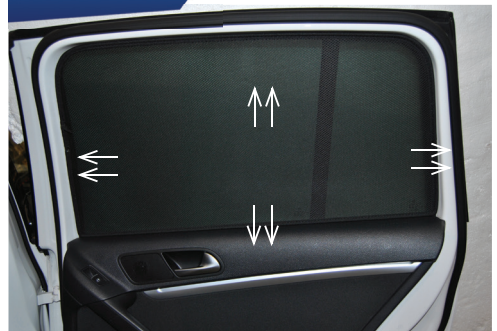

CL-T01 x 1

Side Shade Installation

VW TIGUAN 5DR
VW-TIGU-5-A

COMPONENTS NEEDED:

STEP #1

INSERT CLIPS INSIDE WEATHERSTRIP

STEP #2

POSITION THE SIDE SHADE

STEP #3

ATTACH SIDE SHADE BEHIND CLIPS

STEP #4

ENSURE SECURELY FITTED IN PLACE

CAR SHADES

Quarter Light Shade Installation

VW TIGUAN 5DR
VW-TIGU-5-A

COMPONENTS NEEDED: